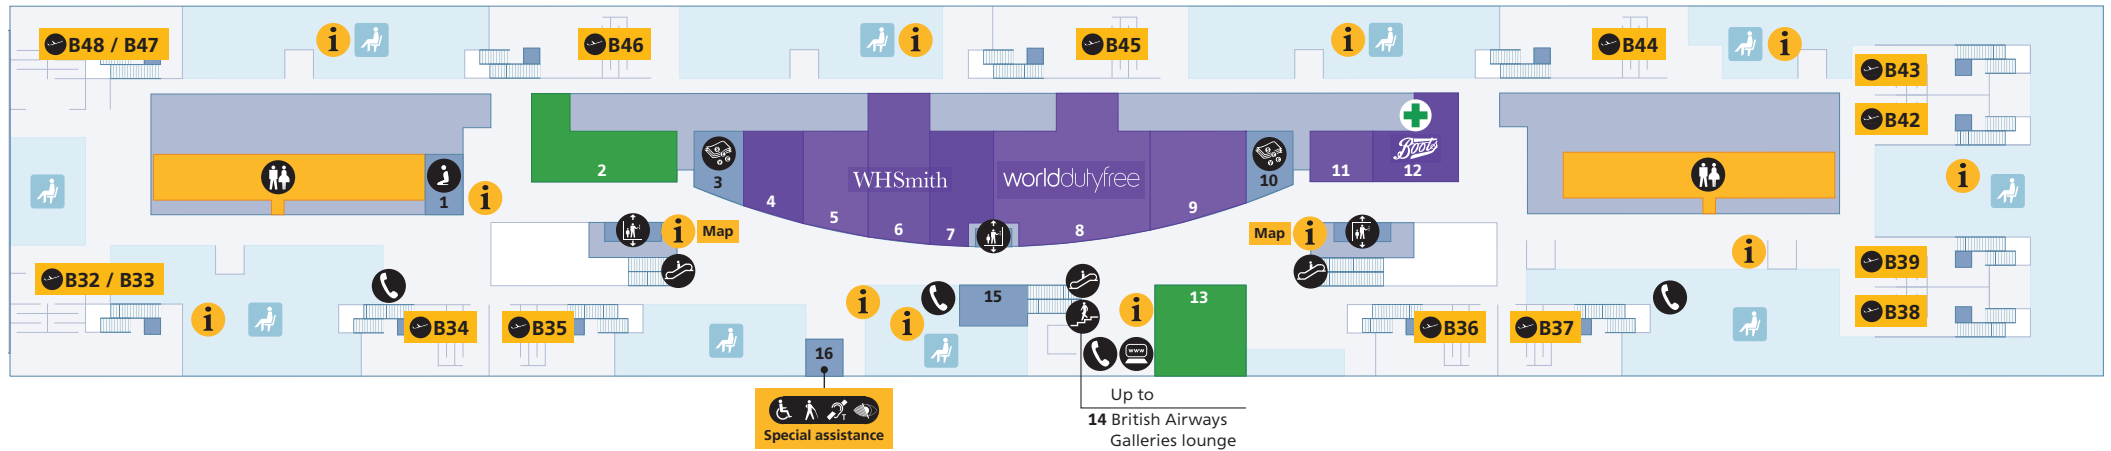

Free Wi-Fi is available throughout the terminal. Network name: _Heathrow Wi-Fi

Terminal 5

Departures

Level 2 (Gates A1–A23)

Shopping			
Boots	2	Sunglass Hut	7
Bottega Veneta	28	Ted Baker	9
Burberry	20	Thomas Pink	4
Cartier	18	Tiffany & Co.	6, 17
Chocolate Box	48	WHSmith	23, 46
Dior	15	Watches of Switzerland	14
Dixons Travel	11	World Duty Free	13, 36, 41, 42
Fortnum & Mason	26	World Of Whiskies	12
Gucci	19		
Kurt Geiger	10		
Louis Vuitton	29		
Montblanc	5		
Mulberry	8		
Paul Smith	22		
Pilots	24		
Prada	16		
Rolex	21		
Rolling Luggage	3		
Shoe Shine Company	25, 45		
Smythson	27		

Food and drink	
Cafés	
EAT.	33
Pret A Manger	40
Starbucks	39
Bars and restaurants	
Champagne Bar	30
The Crown Rivers by JD Wetherspoon	1

Services		
Airline lounge	Cash Machine	Stairs
British Airways 44 Galleries Lounge North	Escalator	Telephone
British Airways 31 Galleries Lounge South	Information	Toilets
British Airways York & Lancaster Rooms next to Gate A4	Internet facility	Accessible toilet All
British Airways 34, 38 customer services	Lift	Baby care All
Bureau de change	Multi-faith prayer room 47	Drinking fountain 49, 51, 52
Moneycorp 37, 43	Pharmacy 2	VAT refunds 32 managed by Travelex
Travelex 32	Play area next to Gate A7	
VAT refunds managed by Travelex 32	Priority seating	
	Quiet zone 35	
	Seating	
Free Wi-Fi is available throughout the terminal. Network name: _Heathrow Wi-Fi		

Contents

Heathrow Airport overview	1
Check-in	3
Departures	
Level 3 (Check-in level)	4
Level 2 (Gates A1–A23)	5
Terminal 5B (Gates B32–B47)	6
Terminal 5C (Gates C52–C66)	7
Arrivals	
Arrivals	8
Onward travel	9

Terminal 5

Departures

Terminal 5B (Gates B32–B47)

Contents

Heathrow Airport overview	1
Check-in	3
Departures	
Level 3 (Check-in level)	4
Level 2 (Gates A1–A23)	5
Terminal 5B (Gates B32–B47)	6
Terminal 5C (Gates C52–C66)	7
Arrivals	
Arrivals	8
Onward travel	9