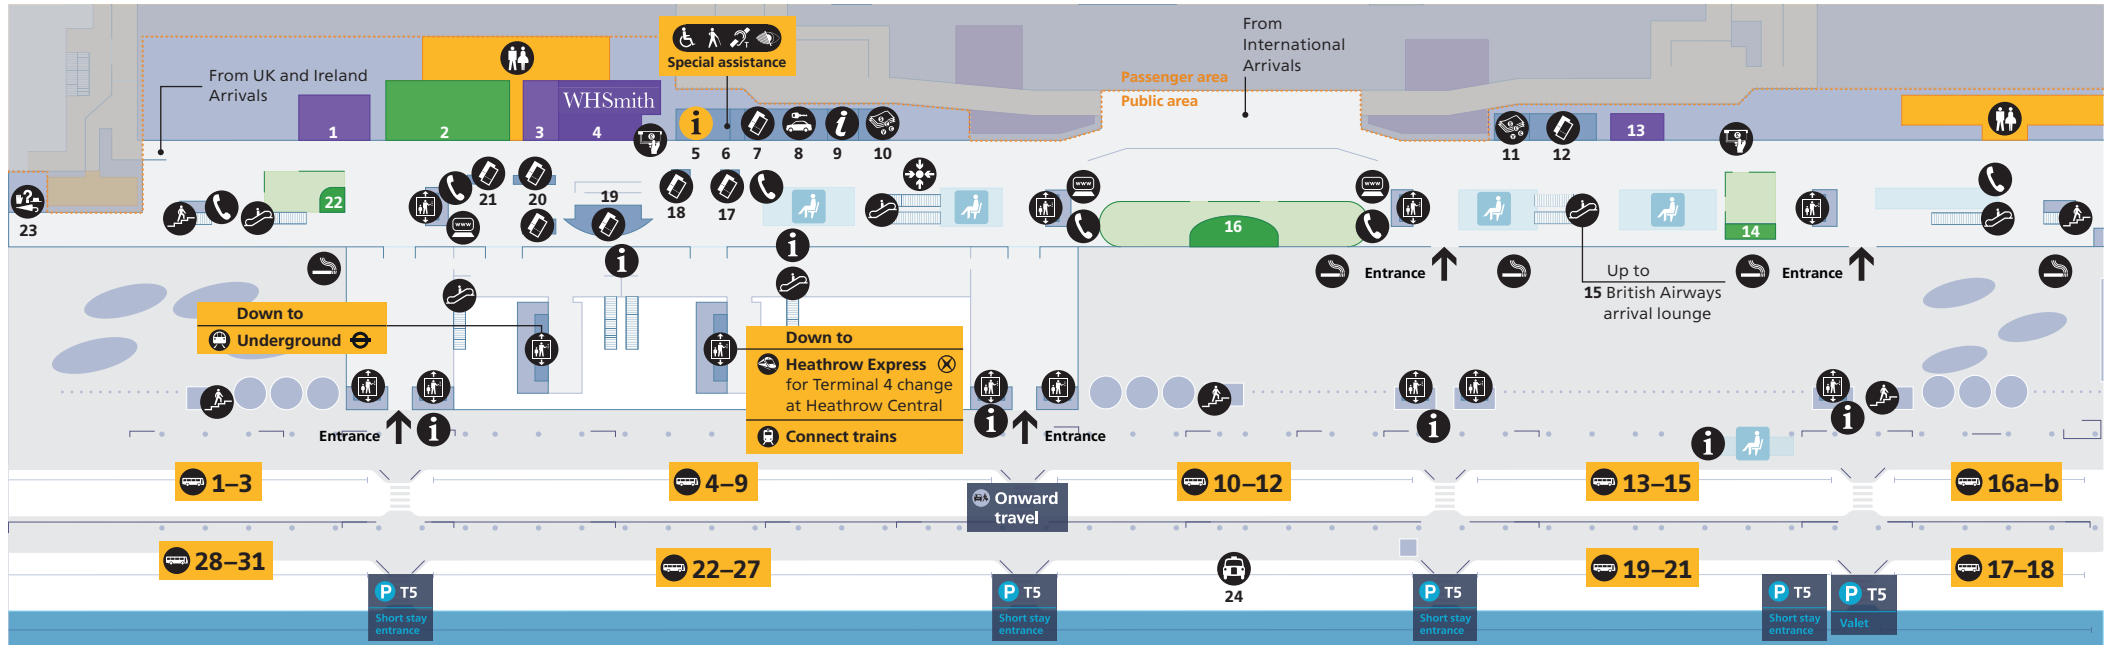

Contents

Heathrow Airport overview	1
Check-in	3
Departures	
Level 3 (Check-in level)	4
Level 2 (Gates A1–A23)	5
Terminal 5B (Gates B32–B47)	6
Terminal 5C (Gates C52–C66)	7
Arrivals	
Arrivals	8
Onward travel	9

Terminal 5

Arrivals

Ground floor

Contents

Heathrow Airport overview	1
Check-in	3
Departures	
Level 3 (Check-in level)	4
Level 2 (Gates A1–A23)	5
Terminal 5B (Gates B32–B47)	6
Terminal 5C (Gates C52–C66)	7
Arrivals	
Arrivals	8
Onward travel	9

Free Wi-Fi is available throughout the terminal. Network name: _Heathrow Wi-Fi

Terminal 5

Arrivals (Onward travel)

Ground floor

Shopping	
Excess Baggage Company	1
Voyager Entertainment	3, 13
WHSmith	4

Food and drink	
Caffè Nero	14
Costa Coffee	16
Giraffe Juice	22
M&S Simply Food	2

Bus and coach stop allocation	
Group travel	16 16a 16b
Hotel Hoppa, Hotel by bus, T4 Hilton Hotel	26-27
Express coach – National Express	11-15
National Express Coach / Railair	9
Oxford the Airline	10
Transport for London (TfL) – drop/stand	1-8
Staff bus N1 / N5	24
Staff bus N2	25
BA and BA crew coaches	21
Business parking, Long stay	22
Car rental (off airport)	28
Dollar, Thrifty, Sixt	19
Car rental (on airport)	19
Avis, Budget, Europcar, National, Alamo, Enterprise, Hertz	29
Car parking (off airport)	29
Click Park, Purple Parking, Purple Parking Business, Reeds	