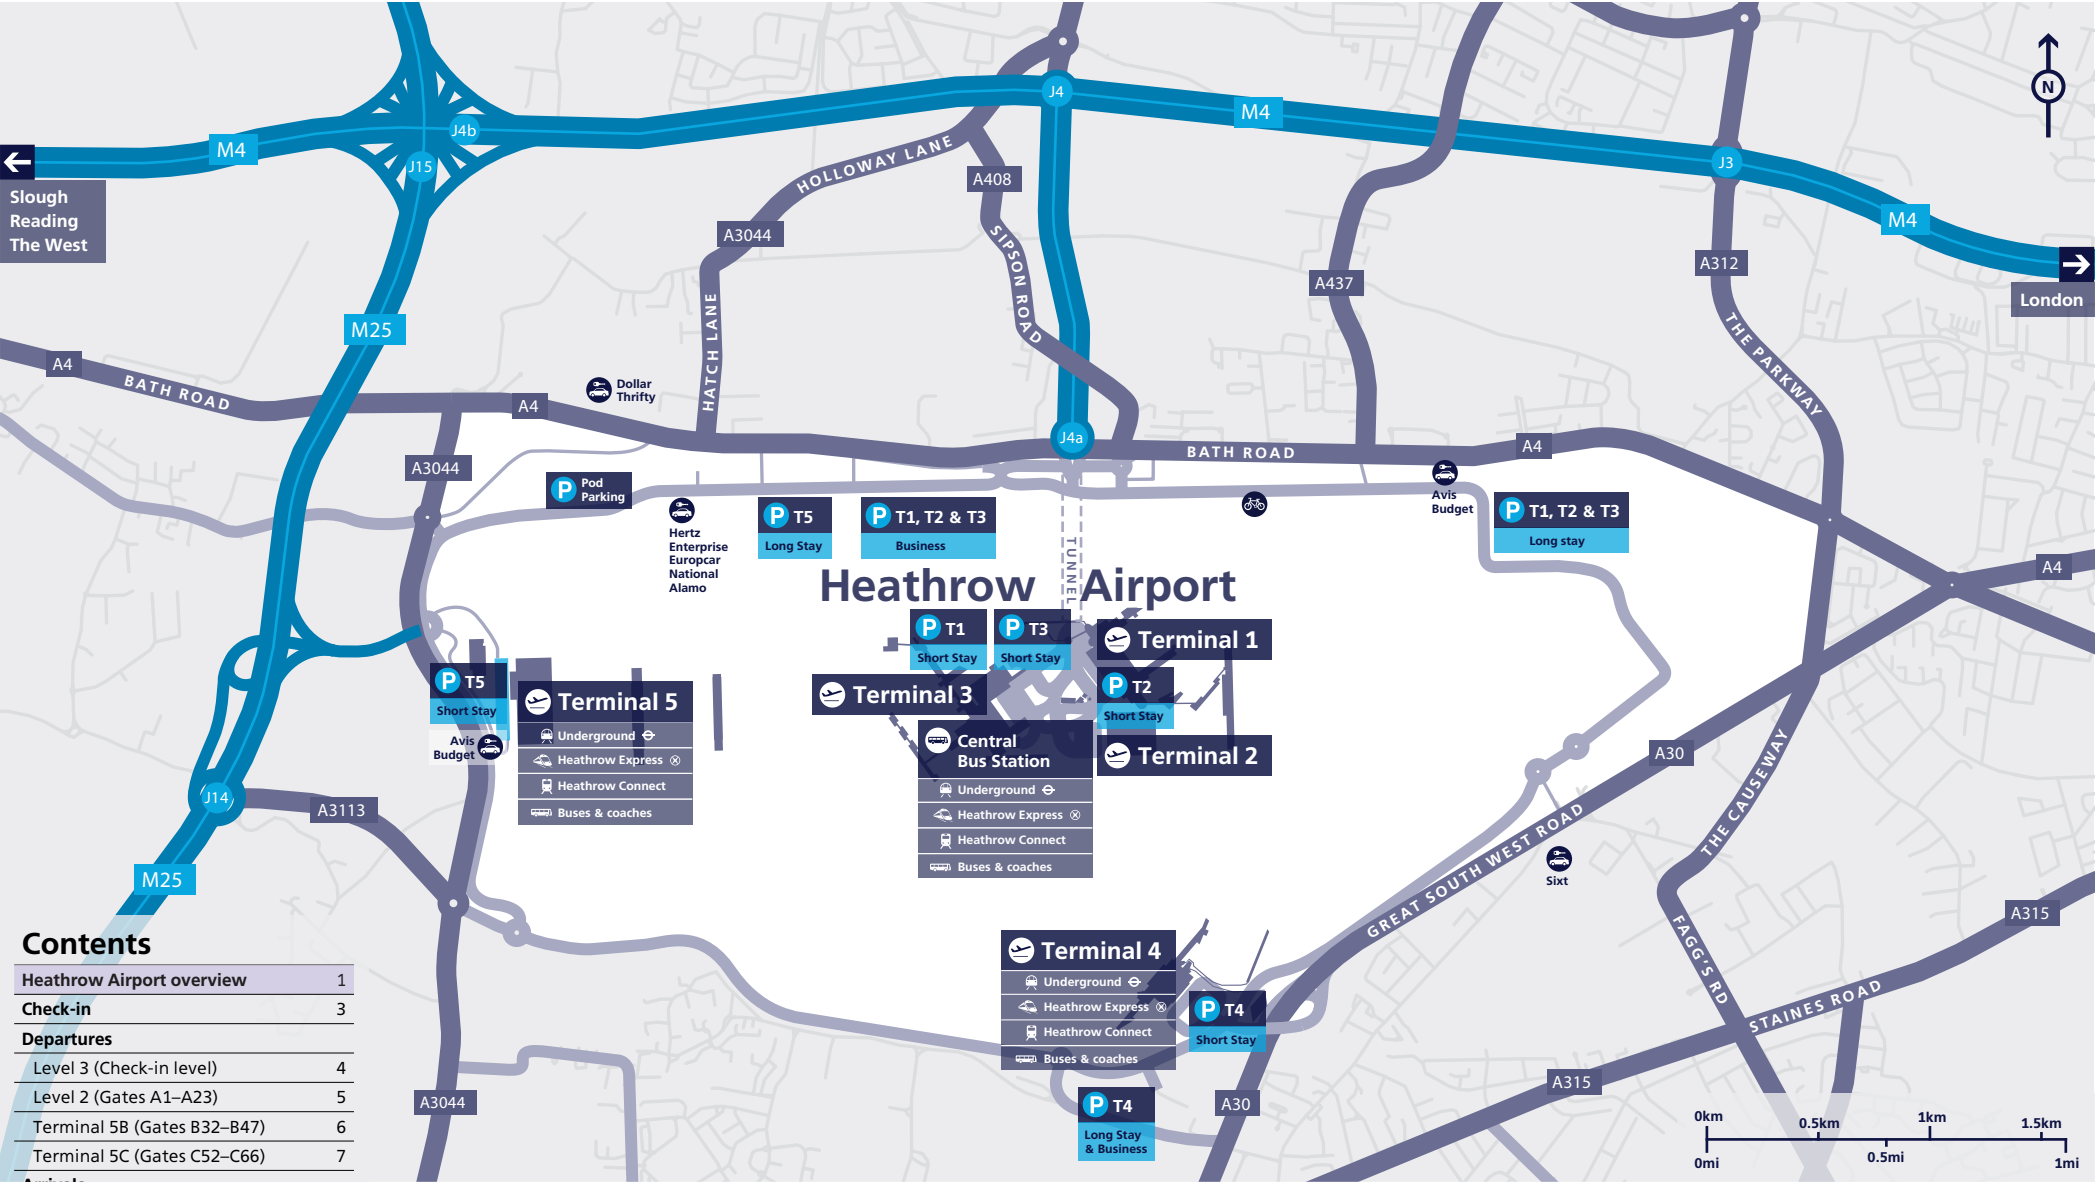

Heathrow Airport

Overview

Contents

Heathrow Airport overview	1
Check-in	3
Departures	
Level 3 (Check-in level)	4
Level 2 (Gates A1–A23)	5
Terminal 5B (Gates B32–B47)	6
Terminal 5C (Gates C52–C66)	7
Arrivals	
Arrivals	8
Onward travel	9

Terminal 5

Departures

Level 3 (Check-in level)

- Gates A1–A23 10 mins
- Transit to
- Gates B32–B47 15 mins
- Gates C52–C66 20 mins

- Gates A1–A23 10 mins
- Transit to
- Gates B32–B47 15 mins
- Gates C52–C66 20 mins

Shopping	
Add+	12
Boots	13
Dixons Travel	10
Glorious Britain	4
Hamleys	5
Harrods	17
WHSmith	9
World Duty Free	18

Food and drink	
Cafés	
Giraffe	6
Bars and restaurants	
Caviar House Seafood Bar	7
Gordon Ramsay Plane Food	16
Huxley's	1
Wagamama	19

Bus and coach stop allocation	
Group travel	16 16a 16b
Hotel Hoppa, Hotel by bus, T4 Hilton Hotel	26-27
Express coach – National Express	11-15
National Express Coach / Railair	9
Oxford the Airline	10
Transport for London (TfL) – drop/stand	1-8
Staff bus N1 / N5	24
Staff bus N2	25
BA and BA crew coaches	21
Business parking, Long stay	22
Car rental (off airport)	28
Dollar, Thrifty, Sixt	19
Car rental (on airport)	19
Avis, Budget, Europcar, National, Alamo, Enterprise, Hertz	29
Car parking (off airport)	29
Click Park, Purple Parking, Purple Parking Business, Reeds	