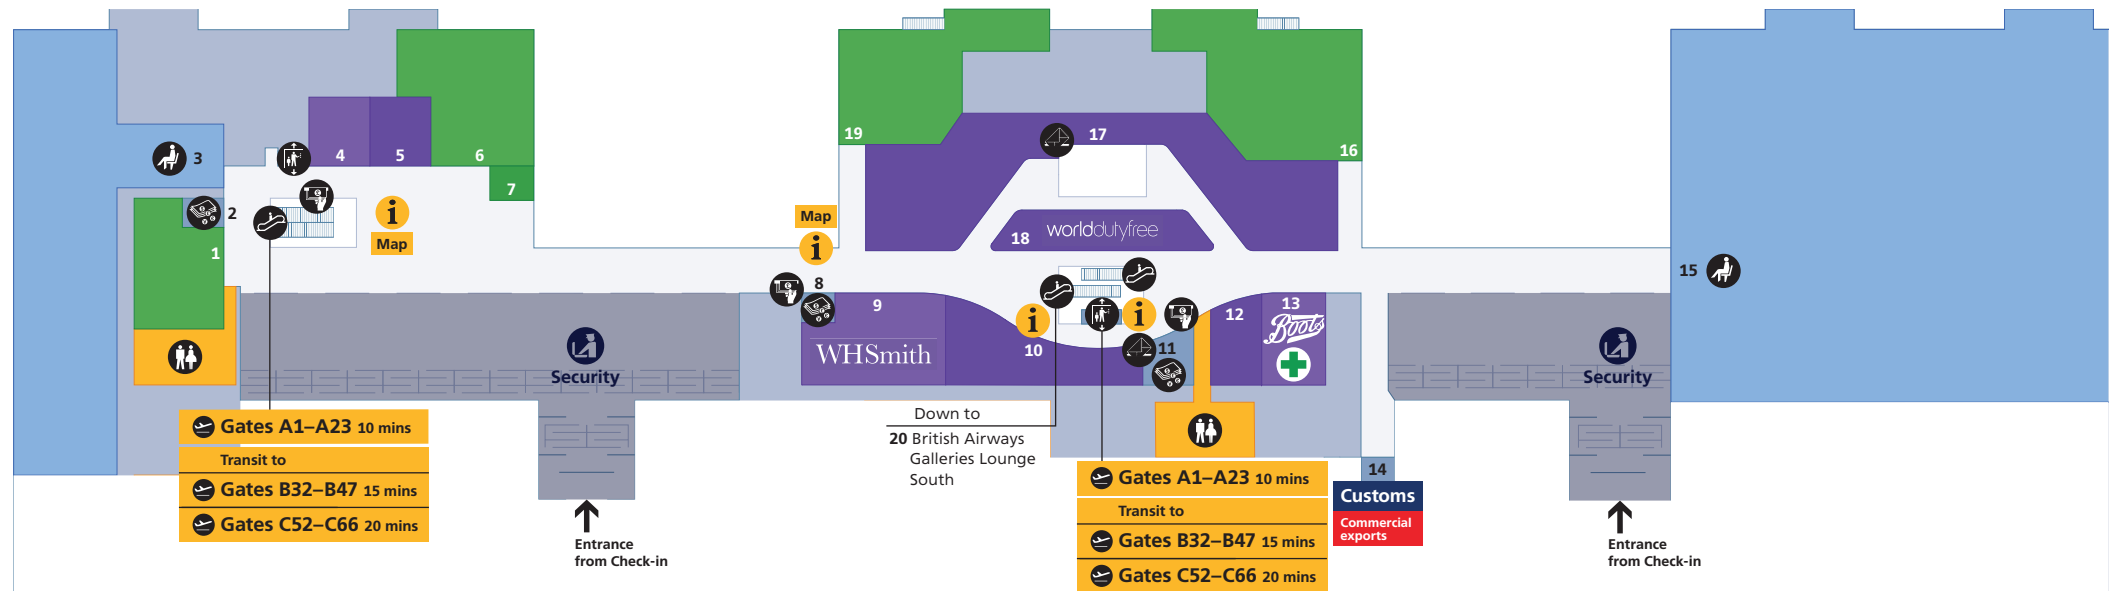

Heathrow Airport

Overview

Contents

Heathrow Airport overview	1
Check-in	3
Departures	
Level 3 (Check-in level)	4
Level 2 (Gates A1–A23)	5
Terminal 5B (Gates B32–B47)	6
Terminal 5C (Gates C52–C66)	7
Arrivals	
Arrivals	8
Onward travel	9

Terminal 5

Departures

Level 3 (Check-in level)

- Gates A1–A23 10 mins
- Transit to
- Gates B32–B47 15 mins
- Gates C52–C66 20 mins

- Gates A1–A23 10 mins
- Transit to
- Gates B32–B47 15 mins
- Gates C52–C66 20 mins

Terminal 5

Arrivals

Ground floor

Contents

Heathrow Airport overview	1
Check-in	3
Departures	
Level 3 (Check-in level)	4
Level 2 (Gates A1–A23)	5
Terminal 5B (Gates B32–B47)	6
Terminal 5C (Gates C52–C66)	7
Arrivals	
Arrivals	8
Onward travel	9

Contents

Heathrow Airport overview	1
Check-in	3
Departures	
Level 3 (Check-in level)	4
Level 2 (Gates A1-A23)	5
Terminal 5B (Gates B32-B47)	6
Terminal 5C (Gates C52-C66)	7
Arrivals	
Arrivals	8
Onward travel	9