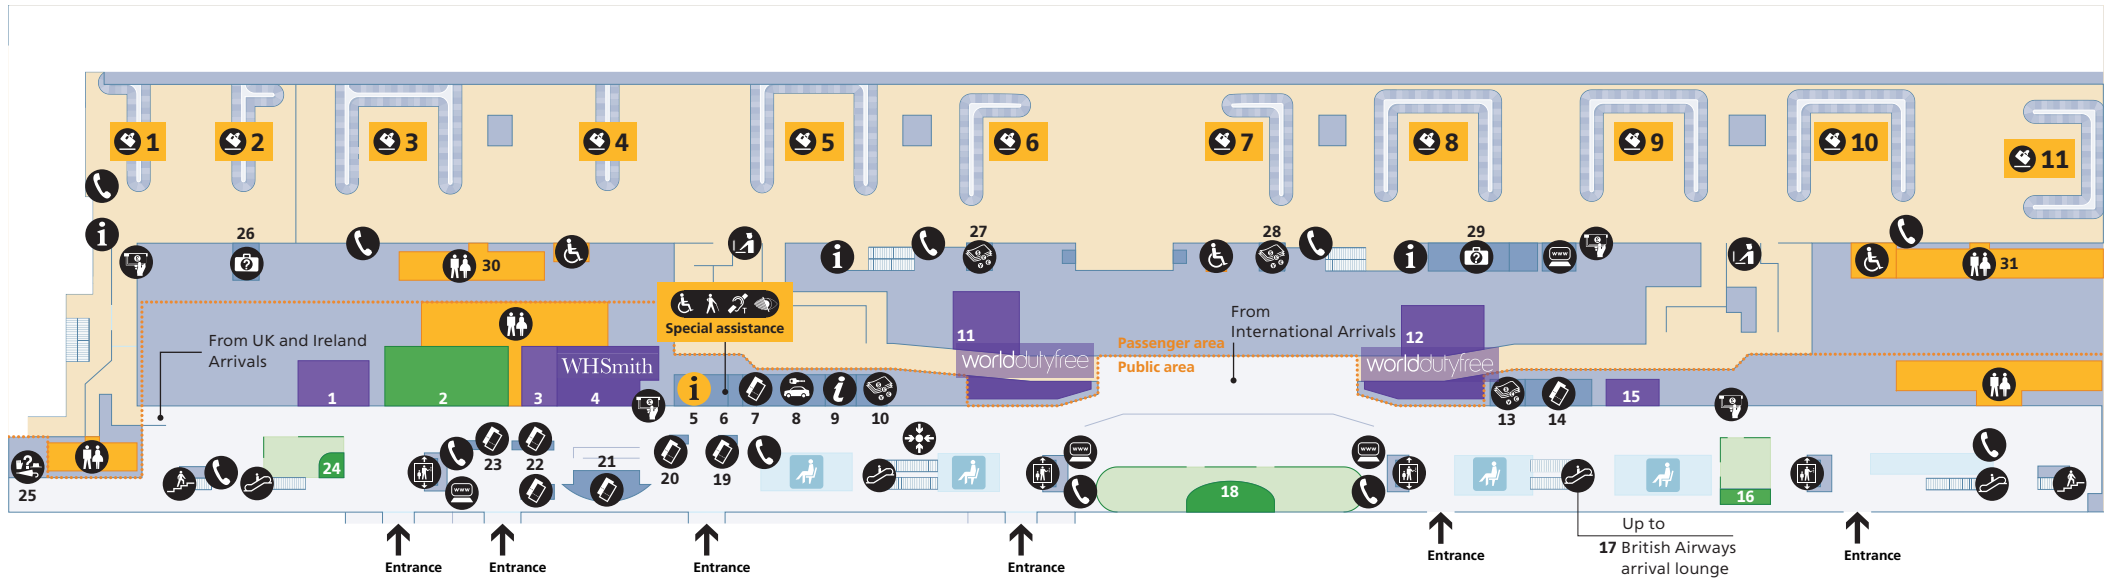

Terminal 5

Departures

Terminal 5B (Gates B32–B47)

Contents

Heathrow Airport overview	1
Check-in	3
Departures	
Level 3 (Check-in level)	4
Level 2 (Gates A1–A23)	5
Terminal 5B (Gates B32–B47)	6
Terminal 5C (Gates C52–C66)	7
Arrivals	
Arrivals	8
Onward travel	9

Terminal 5

Departures

Terminal 5C (Gates C52–C66)

Shopping	
Boots	2
WHSmith	3
World Duty Free	4

Food and drink	
Starbucks	1

Services			
British Airways customer services	6		Lift
	Cash machine		Multi-faith prayer room 7
	Escalator		Pharmacy 2
	Information		Seating
	Internet facility	Special assistance	5
	Free Wi-Fi is available throughout the terminal. Network name: _Heathrow Wi-Fi		
	Telephone		Toilets
	Accessible toilet	All	
	Baby care	All	
	Drinking fountain	All	

Contents

Heathrow Airport overview	1
Check-in	3
Departures	
Level 3 (Check-in level)	4
Level 2 (Gates A1–A23)	5
Terminal 5B (Gates B32–B47)	6
Terminal 5C (Gates C52–C66)	7
Arrivals	
Arrivals	8
Onward travel	9

Terminal 5

Arrivals

Ground floor

Contents

Heathrow Airport overview	1
Check-in	3
Departures	
Level 3 (Check-in level)	4
Level 2 (Gates A1–A23)	5
Terminal 5B (Gates B32–B47)	6
Terminal 5C (Gates C52–C66)	7
Arrivals	
Arrivals	8
Onward travel	9